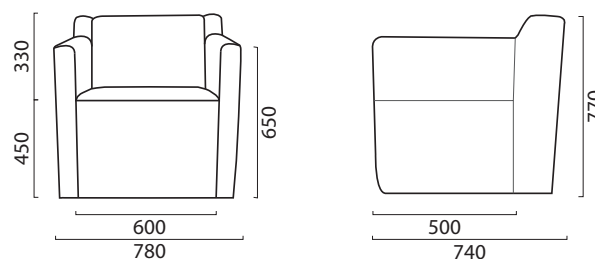

Single Seater