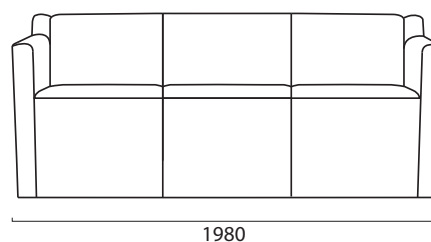

SAMAL

Features

Fully upholstered lounge chair with curved block arms with shadow line feet.

Range

- 1 seater lounge
- 2 seater lounge
- 2 & a half seater lounge
- 3 seater lounge

Also available in Eco range with Eco style leg base and SG Leg style.

3 Seater

Product ID	Description	Seat Height	Seat Depth	Seat Width	Arm Height	Back Height	Overall Width	Overall Height
SAMAL1	SAMAL Lounge 1 seater	450	500	600	650	330	780	770
SAMAL2	SAMAL Lounge 2 seater	450	500	1200	650	330	1380	770
SAMAL2.5	SAMAL Lounge 2.5 seater	450	500	1500	650	330	1680	770
SAMAL3	SAMAL Lounge 3 seater	450	500	1800	650	330	1980	770

direct ergonomics

Showroom Level 9, 100 Christie St, St Leonards, NSW • ph 02 8437 5400 • fax 02 9906 5051 • abn 76 003 840 220

© March 2017

• web www.directergonomics.com.au

• email sales@directergo.com.au