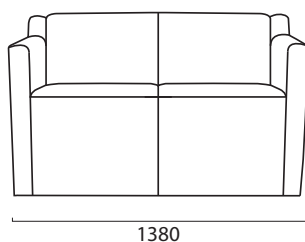

SAMAL

Features

Fully upholstered lounge chair with curved block arms with shadow line feet.

Range

- 1 seater lounge
- 2 seater lounge
- 2 & a half seater lounge
- 3 seater lounge

Also available in Eco range with Eco style leg base and SG Leg style.

2 Seater

Product ID	Description	Seat Height	Seat Depth	Seat Width	Arm Height	Back Height	Overall Width	Overall Height
SAMAL1	SAMAL Lounge 1 seater	450	500	600	650	330	780	770
SAMAL2	SAMAL Lounge 2 seater	450	500	1200	650	330	1380	770
SAMAL2.5	SAMAL Lounge 2.5 seater	450	500	1500	650	330	1680	770
SAMAL3	SAMAL Lounge 3 seater	450	500	1800	650	330	1980	770

direct ergonomics

Showroom Level 9, 100 Christie St, St Leonards, NSW • ph 02 8437 5400 • fax 02 9906 5051 • abn 76 003 840 220

© March 2017

• web www.directergonomics.com.au

• email sales@directergo.com.au