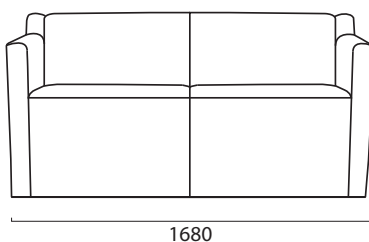

SAMAL

Features

Fully upholstered lounge chair with curved block arms with shadow line feet.

Range

- 1 seater lounge
- 2 seater lounge
- 2 & a half seater lounge
- 3 seater lounge

Also available in Eco range with Eco style leg base and SG Leg style.

2.5 Seater

Product ID	Description	Seat Height	Seat Depth	Seat Width	Arm Height	Back Height	Overall Width	Overall Height
SAMAL1	SAMAL Lounge 1 seater	450	500	600	650	330	780	770
SAMAL2	SAMAL Lounge 2 seater	450	500	1200	650	330	1380	770
SAMAL2.5	SAMAL Lounge 2.5 seater	450	500	1500	650	330	1680	770
SAMAL3	SAMAL Lounge 3 seater	450	500	1800	650	330	1980	770

direct ergonomics

Showroom Level 9, 100 Christie St, St Leonards, NSW • ph 02 8437 5400 • fax 02 9906 5051 • abn 76 003 840 220

© March 2017

• web www.directergonomics.com.au

• email sales@directergo.com.au